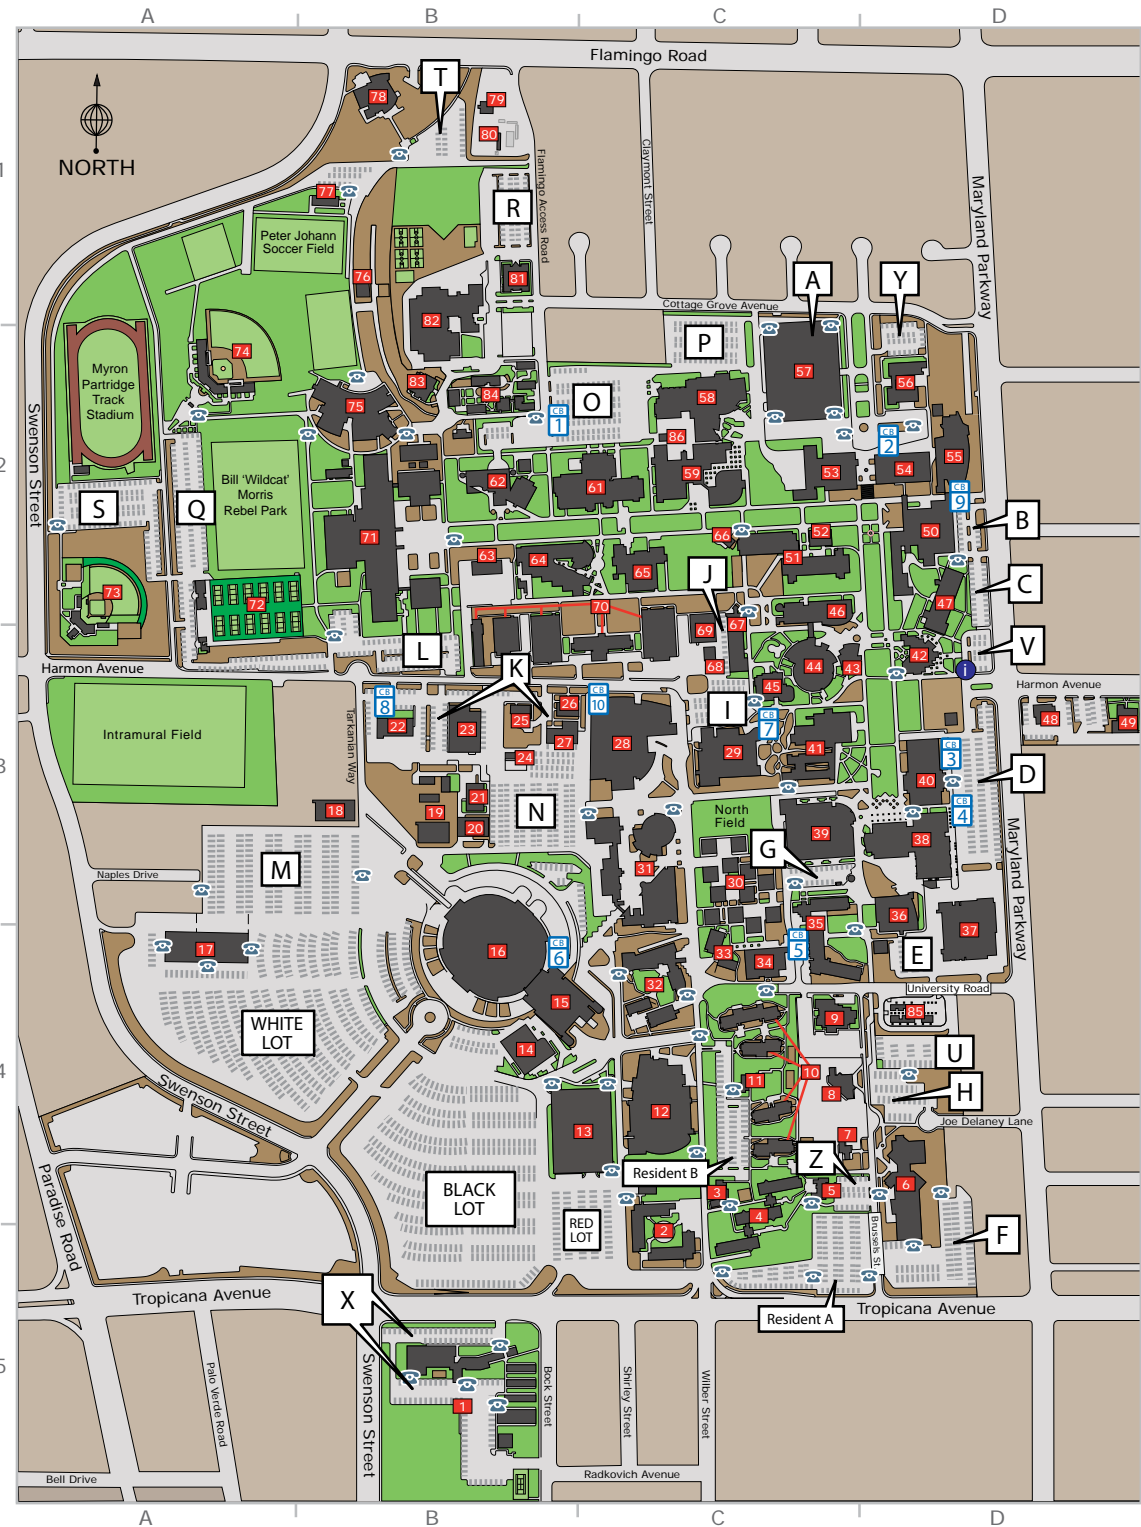

BUILDING NAME	ABBREV.	NUMBER
Academic Success Center, Claude I. Howard Building (C4)	ASC	33
Alumni Center, Richard Tam (D3)	TAC	42
Architecture Building, Paul B. Sogg (D4)	ARC	6
Arts Studios, Graduate (D3)	GRS	48
Athletic Complex, Lied (B2)	LAC	75
Baseball Stadium, Earl E. Wilson (A2)	WBS	74
Beam Hall, Frank and Estella (C3)	BEH	39
Bookstore, UNLV (D4)	BKS	36
Accelerator Lab Building (B1)	ALB	76
Boys and Girls Club, John D. "Jackie" Gaughan (B1)	BGC	81
Café, SideWalk (C2)	SWC	66
Catholic Newman Center (C4)	CNC	8
Campus Services Building (A4)	CSB	17
Central Desert Complex (C3)	CDC	30
Chemistry (C2)	CHE	65
Classroom Building Complex, Carol C. Harter (C3)	CBC	31
Concert Hall, Artemus W. Ham (C2)	HCH	53
Cox Pavilion (B4)	COX	15
Dining Commons, Hazel M. Wilson (C4)	DIN	34
Education Auditorium, Holbert H. Hendrix (C2)	HEA	52
Education Center, Lynn Bennett Early Childhood (B2)	LBC	84
Education, William D. Carlson (C2)	CEB	51
Elementary School, Paradise (B2)	PES	82
Engineering Complex, Thomas T. Beam (C2)	TBE	59
Environmental Protection Agency (C3)	EPA	70
Facilities Management Administration (B3)	FMA	22
Fine Arts, Alta Ham (D2)	HFA	50
Foundations Building (D2)	FND	56
Geoscience, Lilly Fong (C3)	LFG	67
Grant Hall, Archie C. (D2)	GRA	47
Greenspun Hall (D4)	GUA	37
Health Sciences, Rod Lee Bigelow (B2)	BHS	62
Herman Westfall Building (B3)	HWB	23
High Lab Lay (C2)	HBL	86
Houssels House - Center for Social Justice (C4)	HOU	7
Humanities, Flora Dungan (D3)	FDH	40
International Gaming Institute, Stan Fulton Building (B1)	SFB	78
Labs, Science Teaching (B2)	STL	63
Law, William S. Boyd School of (C3)	BSL	44
LDS Institute of Religion Student Center (C4)	LDS	9
Library, Lied (C3)	LLB	28
Life Sciences, Juanita Greer White (C2)	WHI	61
Literature and Law Building, Beverly Rogers (C2)	RLI	46
Maintenance, Student Affairs (C4)	SAM	3
Mendenhall Center (B4)	MDC	14
Moot Court, Thomas & Mack (C3)	MCB	43
Museum, Marjorie Barrick and Harry Reid Center (C3)	MSM/HRC	29
Music Center, Lee and Thomas Beam (D2)	BMC	55
Operations and Maintenance (B3)	O&M	19
Paradise Campus (B5)	PAR	1
Parking Garage, Cottage Grove (C2)	PKG1	57
Parking Garage, Tropicana (C4)	PKG2	13
Physical Education, Paul McDermott (B2)	MPE	71
Physics, Robert L. Bigelow (B2)	BPB	64
Police Headquarters (D3)	PHQ	49
Professional Development Center, Bennett (B2)	BDC	83
Public Safety, Claude I. Howard (B3)	PSB	25
Publications/Reprographics/Copy Center (B3)	PRO	27
Radiation Protection Laboratory (C3)	RPL	68
Recreation and Wellness Center, Student (C4)	RWC	12
Recycling Center, Rebel (B1)	RRC	80
Research Administration Building (B3)	RAB	21
Residence Complex, Dayton (C5)	DAY	2
Residence Complex, South (C4)	SOU	4
Residence Complex, Tonopah (C4)	TON	35
Residence Complex, Upper Class (C4)	UCC	10
Resident Services Building, South (C4)	RHW	5
Residential Life Building, Eugene R. Warner (C4)	WRL	11
Science and Engineering Building (C2)	SEB	58
Soccer Building, Robert Miller (B1)	MSB	77
Softball Stadium, Eller Media (A2)	EMS	73
Student Services Complex (C4)	SSC	32
Student Union (D3)	SU	38
System Computing Services (C3)	SCS	45
Taylor Hall, William D. (B1)	TAY	79
Technology Building (C3)	TEC	69
Tennis Complex, Frank and Vicki Fertitta (A2)	FTC	72
Theatre, Judy Bayley (D2)	JBT	54
Thomas & Mack Center (B4)	TMC	16
Transit Center, UNLV (D3)	UTC	85
University Hall (B3)	UNH	26
University Systems Building (B3)	USB	24
Warehouse, Thomas & Mack (B3)	TMW	18
Warehouse, Thunder (B3)	TWH	20
Wright Hall, John S. (C3)	WRI	41

UNLV
Main Campus
2D ParkingMap
4505 S. Maryland Pkwy.
Las Vegas, NV 89154
www.unlv.edu/maps/parking.unlv.edu

LEGEND:

- Construction Zone
- CAT Paratransit Bus Stop
- Emergency Phones
- Information Booth (open 7 a.m. - 5 p.m.)

PARKING ACCESS:

FACULTY/STAFF PARKING:
A, B, C, D, E, I, J, K, L, M, N, O, P, Q, X, Y, Z, Red Lot, White Lot, and Tropicana Garage

STUDENT PARKING:
A, F, H, L, M, O, P, Q, R, T, U, X, Black Lot, Red Lot, White Lot, and Tropicana Garage

RESIDENT PARKING:
Resident A and B

METERED PARKING:
A, C, D, I, K, L, N, O, U, V, X, Y, Z, Red Lot, and White Lot

PAY SPACE PARKING:
Tropicana Garage

NO PARKING PERMIT REQUIRED:
S

HANDICAP PARKING:
All lots and garages except M & V

RESERVED PARKING:
A, G, and N