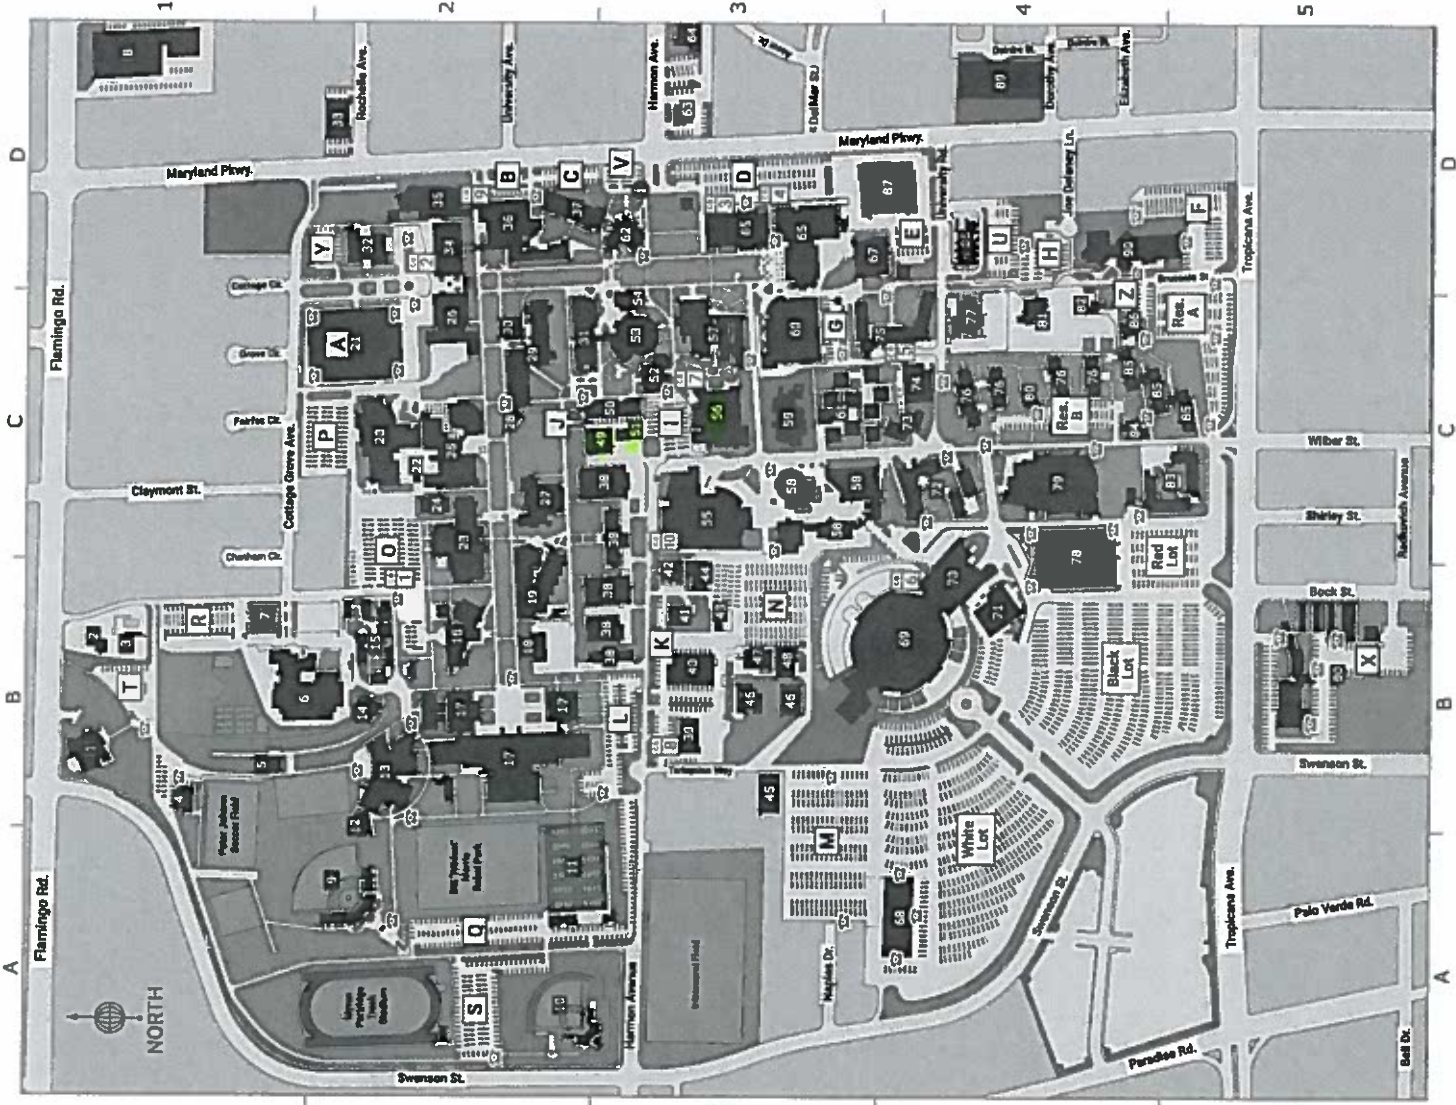

UNLV

Campus Map Main Campus

4505 S. Maryland Pkwy.
Las Vegas, NV 89154

unlv.edu/maps
unlv.edu/parking

LEGEND:

- Construction Zone
- CAT Paratransit Bus Stop
- Emergency Phones
- Information Booth (open 7 a.m. - 8 p.m.)

PARKING ACCESS:

FACULTY/STAFF PARKING:
A, B, C, D, E, I, J, K, L, M, O, P, Q, X, Y, Z, Red Lot, White Lot, and Tropicana Garage

STUDENT PARKING:
A, F, H, I, M, O, P, Q, R, T, U, X, Black Lot, Red Lot, White Lot, and Tropicana Garage

RESIDENT PARKING:
Res. A and B

METERED PARKING:
A, C, D, I, K, L, O, U, V, X, Y, Z, Red Lot, and White Lot

PAY SPACE PARKING:
Tropicana Garage

NO PARKING PERMIT REQUIRED:
S

HANDICAP PARKING:
All lots and garages except M & V

RESERVED PARKING:
A, G, and N

ABBREV.	BUILDING NAME	NUMBER
ALB	Accelerator Lab Building (B1)	5
ARC	Paul R. Spong Architecture Building (D4)	90
ASC	Academic Success Center (Housed Bldg (C4)	72
BDC	Bennett Professional Development Center (B2)	14
BEH	Frank and Estelle Beam Hall (C3)	60
BHC	John D. "Jackie" Raughan Boys and Girls Club (B1)	7
BHS	Rod Lee Bigelow Health Sciences (B3)	16
BKS	UNLV Bookstore (D4)	67
BMC	Lee and Thomas Beam Music Center (D2)	35
BPB	Robert L. Bigelow Physics (B1)	19
BEL	William S. Boyd School of Law (C3)	53
CBK	Carol C. Herter Classroom Building Complex (C3)	58
CDC	Central Desert Complex (C3)	61
CEB	William D. Carlson Education (C2)	29
CHE	Chemistry (C2)	27
CNC	Catholic Newman Center (C4)	81
COX	Case Pavilion (B4)	70
CSB	Campus Services Building (A4)	68
CSY	Dayton Residence Complex (C5)	83
DIN	Hazel M. Wilson Dining Commons (C4)	74
EAS	Elmer Media Southball Stadium (A2)	10
EPA	Environmental Protection Agency (C3)	38
FAB	Flamingo Auxiliary Building (D1)	8
FDA	Pure Dunham Humanities (D3)	65
FMA	Facilities Management Administration (B3)	39
FND	Foundations Building (D1)	32
FPC	Fretz and Vicki Fretz Tennis Complex (A2)	11
GSA	Arthur C. Grant Hall (D2)	37
GSR	Grossman Hall (B4)	63
GUA	Grove Hall (C3)	67
HAB	Hogshobby Hall (C3)	59
HBL	High Bay Lab (C3)	26
HCH	Altemus W. Ham Concert Hall (C3)	25
HEA	Heibert H. Honnits Education Auditorium (C3)	36
HFA	Alta Ham Fine Arts Center (for Social Justice (C4)	82
HOU	Housale House - Center for Religion (B3)	40
HWR	Herman Westfall Building (B3)	34
JBT	Judy Bayley Theatre (D2)	13
LAC	Lad Athletic Complex (B2)	77
LBS	Lynn Bennett Early Childhood Education Center (B2)	50
LDS	LDS Institute of Religion Student Center (C4)	70
LFD	Lily Feng Desecration (C3)	50
LIB	Lied Library (C3)	55
MAB	Maryland Administrative Building (D2)	33
MBC	Anthony and Lyndy Marmel III Baseball Clubhouse (A2)	12
MCB	Thomas & Mack Moon Court (C3)	54
MDC	Mendenhall Center (B4)	71
MPE	Paul McWherter Physical Education (B2)	17
MSB	Robert Miller Soccer Building (B1)	4
MSM/NRC	Margjoris Barrick Museum and Harry Field Center (C3)	56
OM	Operations and Maintenance (B3)	46
PAN	Paradise Campus (B5)	90
PE3	Paradise Elementary School (B2)	6
PH1	Police Headquarters (D3)	64
PH2	College Grove Parking Garage (C4)	21
PH3	Tropicana Parking Garage (C4)	78
PH4	University Gateway Parking Garage (D4)	89
PH5	University Gateway Parking Garage (B3)	89
PH6	University Gateway Parking Garage (B3)	89
PH7	University Gateway Parking Garage (B3)	89
PH8	University Gateway Parking Garage (B3)	89
PH9	University Gateway Parking Garage (B3)	89
RAB	Research Administration Building (B3)	41
RL	Rebel Recycling Center (B1)	31
RLL	Rebel Recycling Center (B1)	31
RHW	Gym Road South Resident Services Building (C4)	86
RPL	Radiation Protection Laboratory (C3)	51
RRC	Rebel Recycling Center (B1)	31
RWC	Student Recreation and Wellness Center (C4)	79
SAM	Student Affairs Maintenance (C4)	64
SCS	System Computing Services (C3)	52
SEB	Science and Engineering Building (C2)	20
SEF	Stan Fritton Building - International Banking Institute (B1)	1
SOU	South Residence Complex (C5)	65
SSC	Student Services Complex (C4)	72
STL	Student Teaching Labs (B2)	18
SU	Student Union (D3)	64
SWC	Sidewalk Café (C2)	28
TAC	Richard Tom Alumni Center (D3)	62
TAY	William D. Taylor Hall (B1)	25
TBE	Thomas T. Beaman Engineering Complex (C2)	25
TEC	Technology Building (C3)	49
THAC	Thomas S. Mack Center (B4)	69
THW	Thomas S. Mack Warehouse (B3)	45
TDR	Thunder Warehouse (B3)	75
TWR	Thunder Warehouse (B3)	48
UCS	Upper Class Residence Complex (C4)	76
UNH	University Hall (B3)	42
USE	University Systems Building (B3)	43
WAS	UNLV Transit Center (D3)	8
WHA	Wall E. Wilson Baseball Stadium (A2)	9
WHF	Willa Hall Annex (C2)	24
WHI	John S. Werner White Hall (C3)	23
WRI	John S. Werner White Hall (C3)	23
WRL	Eugene R. Werner Residential Life Building (C4)	80