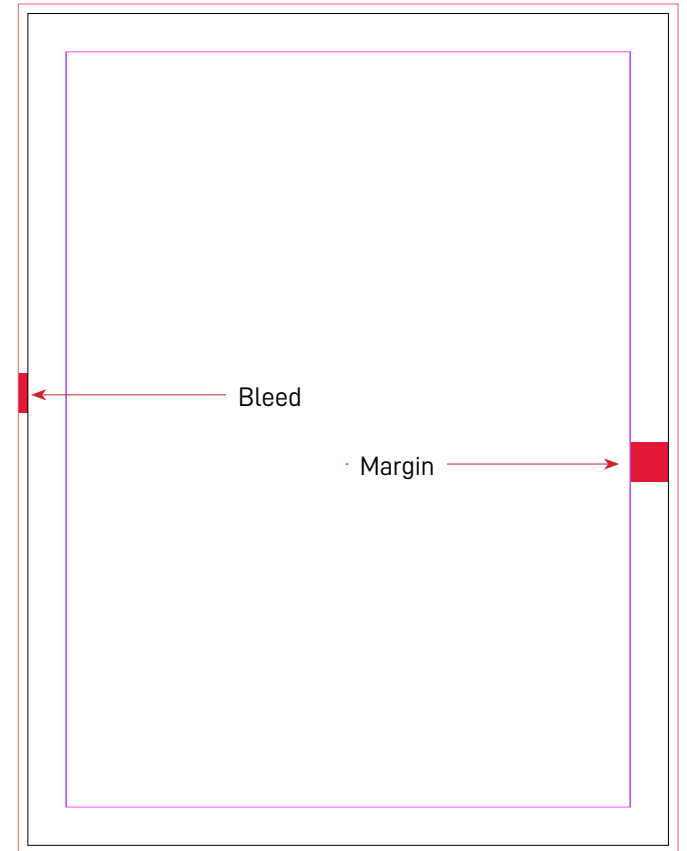

Print Advertising Specifications

UNLV

MAGAZINE

ADVERTISING SPACE

- > Full-bleed: 8.625" X 11.125"
- > Trim: 8.375" X 10.875"
- > Live area*: 7.375" X 9.875"

* Use live area size for no bleed;
keep live matter 0.25" from edge
of page

Full-page

UNLV

MAGAZINE

ADVERTISING SPACE

- > Full-bleed: 17" X 11.125"
- > Trim: 16.75" X 10.875"
- > Live area*: 15.75" X 9.875"

* Use live area size for no bleed;
keep live matter 0.25" from edge
of page

Two-page spread

UNLV

MAGAZINE

ADVERTISING SPACE

> Live area*: 7.375" X 4.9375"

* Use live area size for no bleed;
keep live matter 0.25" from edge
of page

Half-page (horizontal)

UNLV

UNLV

MAGAZINE

ADVERTISING SPACE

- > Full-bleed: 5.84" X 11.125"
- > Trim: 5.715" X 10.875"
- > Live area*: 5.215" x 9.875"

* Use live area size for no bleed;
keep live matter 0.25" from edge
of page

Two-thirds (masthead)