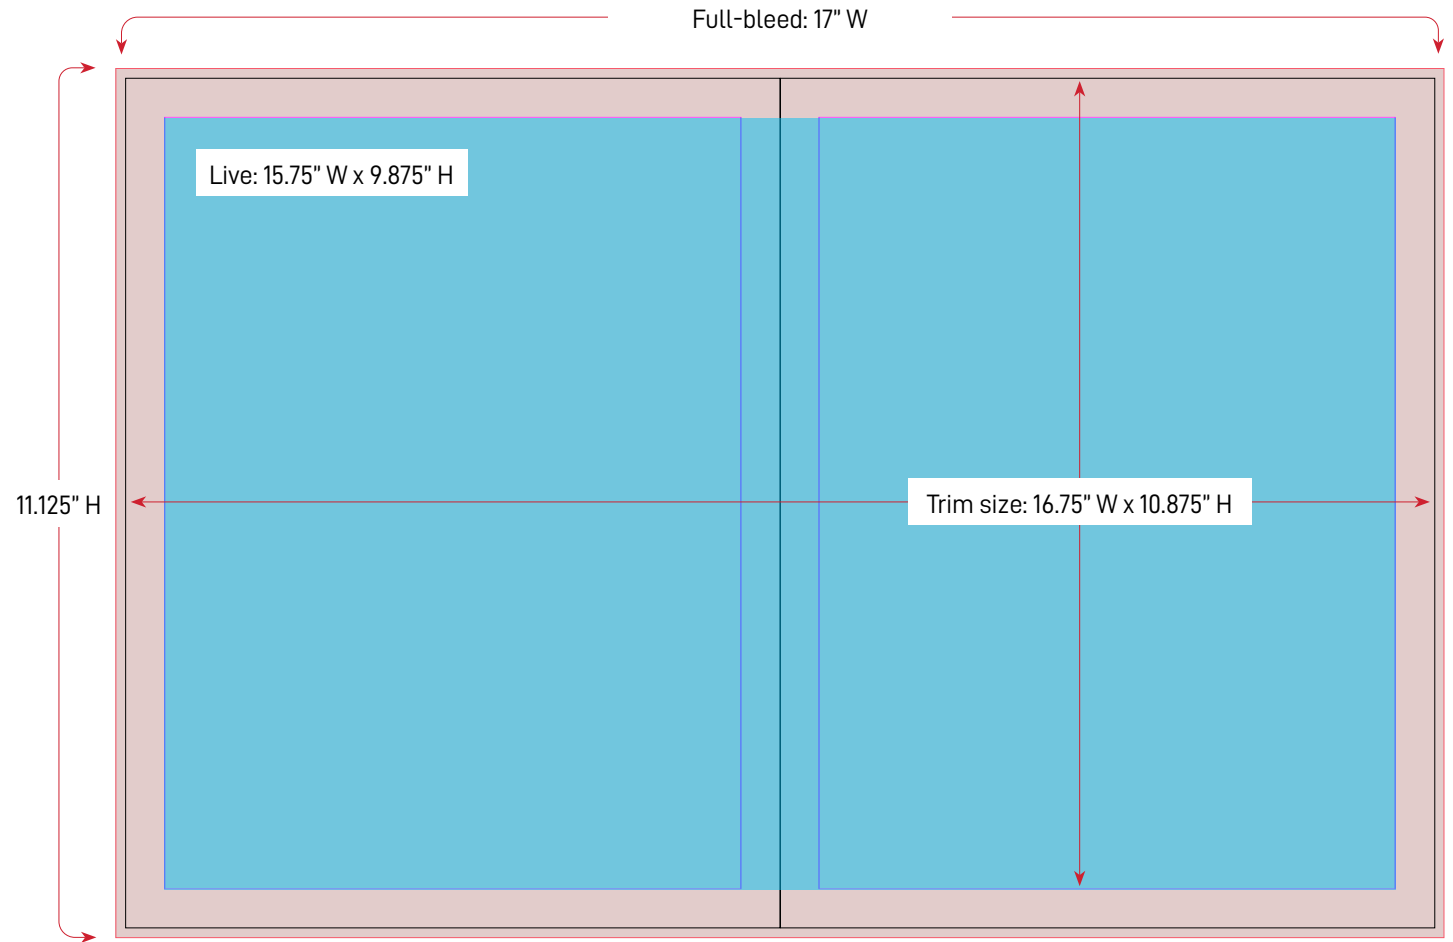

Full-page

UNLV

MAGAZINE

ADVERTISING SPACE

- > Full-bleed: 17" X 11.125"
- > Trim: 16.75" X 10.875"
- > Live area*: 15.75" X 9.875"

* Use live area size for no bleed;
keep live matter 0.25" from edge
of page

Two-page spread

UNLV

MAGAZINE

ADVERTISING SPACE

> Live area*: 7.375" X 4.9375"

* Use live area size for no bleed;
keep live matter 0.25" from edge
of page

Half-page (horizontal)

UNLV

MAGAZINE

ADVERTISING SPACE

- > Full-bleed: 4.3125" X 11.125"
- > Trim: 8.375" X 5.4375"
- > Live area*: 3.6875" W x 9.875"

* Use live area size for no bleed;
keep live matter 0.25" from edge
of page

Half-page (vertical)

UNLV

MAGAZINE

ADVERTISING SPACE

- > Full-bleed: 5.84" X 11.125"
- > Trim: 5.715" X 10.875"
- > Live area*: 5.215" x 9.875"

* Use live area size for no bleed;
keep live matter 0.25" from edge
of page

Two-thirds (masthead)