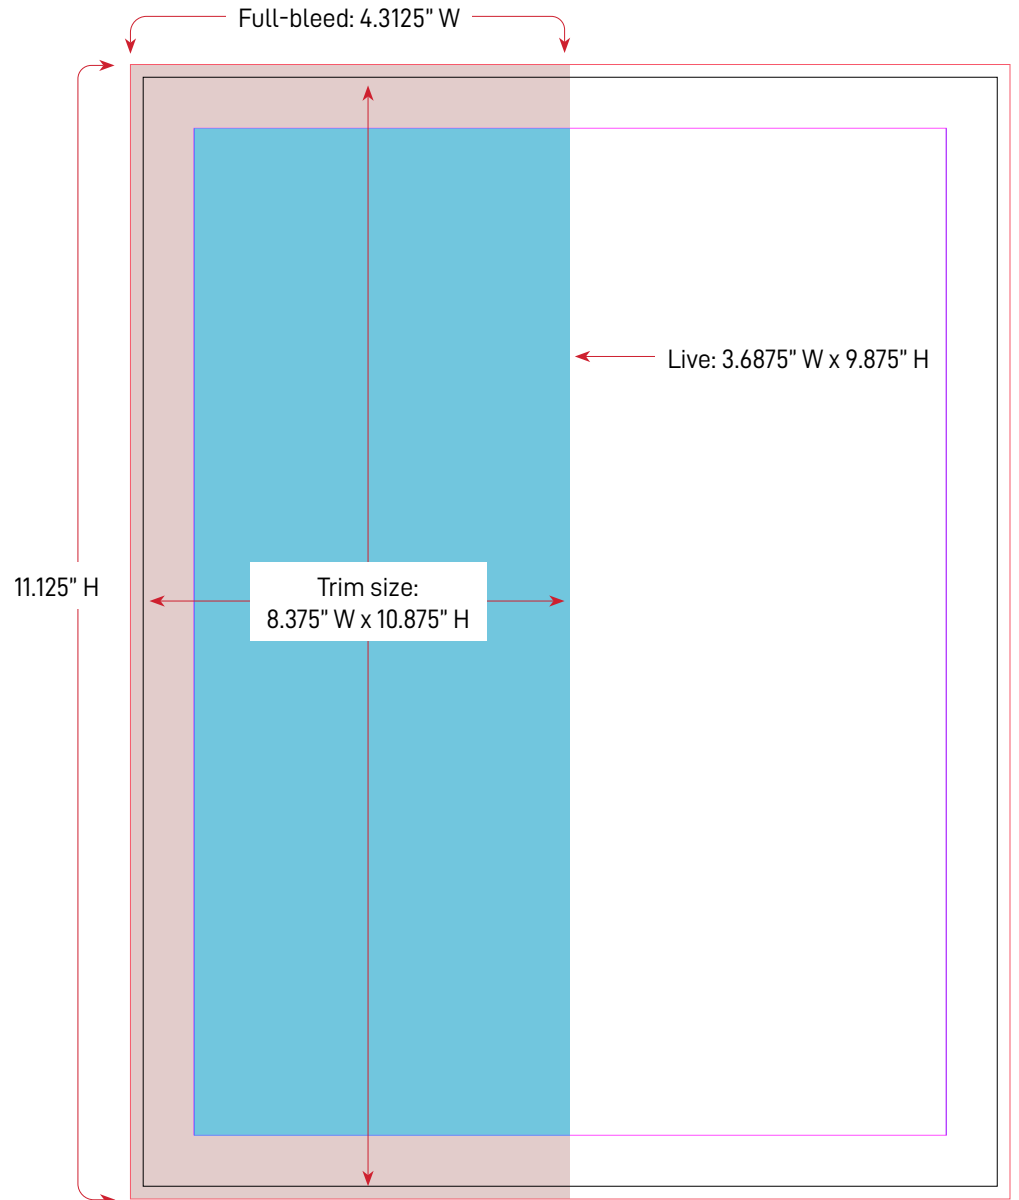

Two-page spread

UNLV

MAGAZINE

ADVERTISING SPACE

> Live area*: 7.375" X 4.9375"

* Use live area size for no bleed;
keep live matter 0.25" from edge
of page

Half-page (horizontal)

UNLV

MAGAZINE

ADVERTISING SPACE

- > Full-bleed: 4.3125" X 11.125"
- > Trim: 8.375" X 5.4375"
- > Live area*: 3.6875" W x 9.875"

* Use live area size for no bleed;
keep live matter 0.25" from edge
of page

Half-page (vertical)

UNLV

MAGAZINE

ADVERTISING SPACE

- > Full-bleed: 5.84" X 11.125"
- > Trim: 5.715" X 10.875"
- > Live area*: 5.215" x 9.875"

* Use live area size for no bleed;
keep live matter 0.25" from edge
of page

Two-thirds (masthead)

UNLV

MAGAZINE

ADVERTISING SPACE

- > Full-bleed: 8.625" X 8"
- > Trim: 8.375" X 7.875"
- > Live area*: 7.375" X 7.375"
- > Space for mailing label: 3" from top of page (trim)

* Use live area size for no bleed; keep live matter 0.25" from edge of page