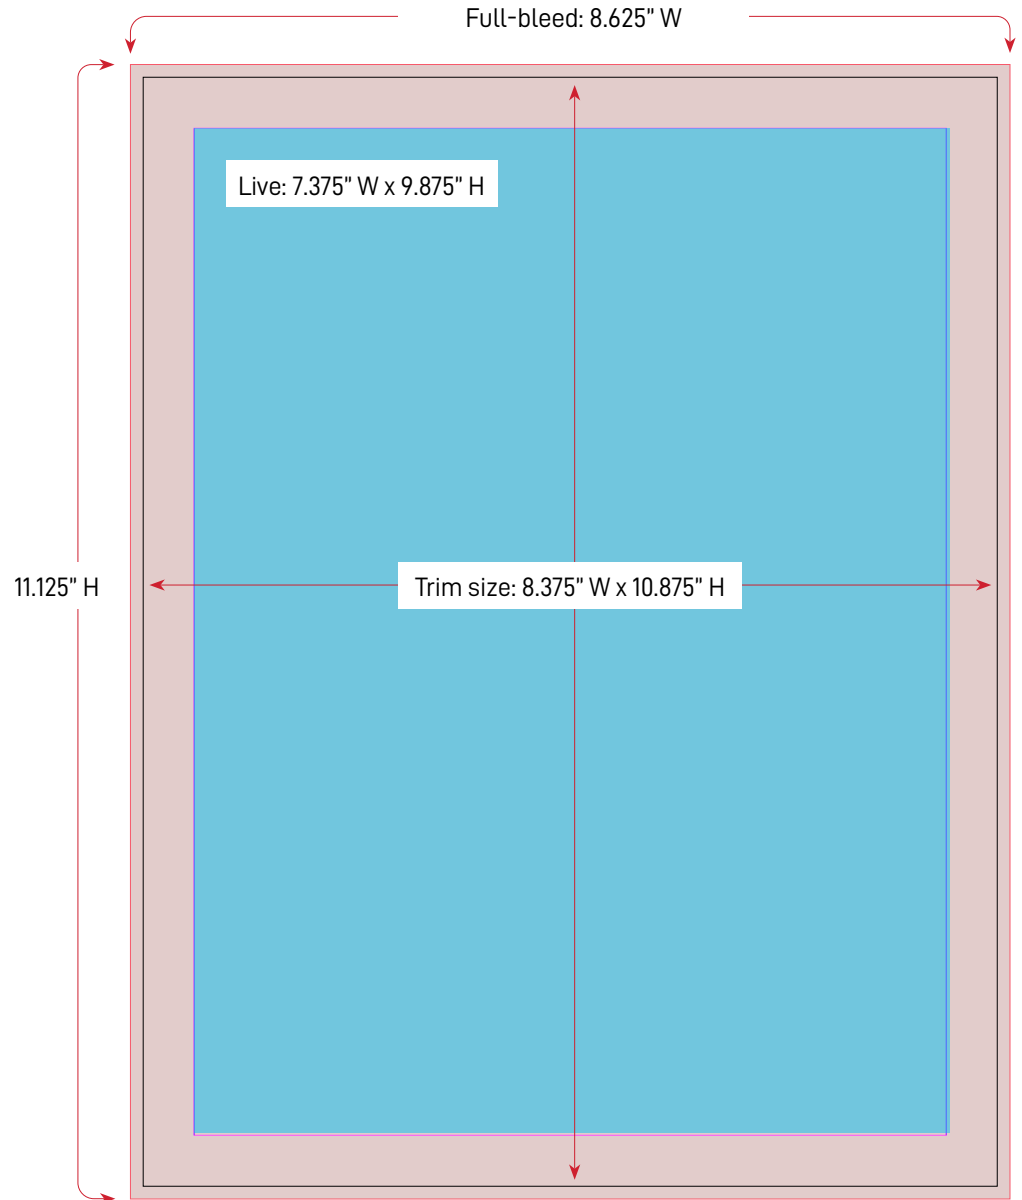

Print Advertising Specifications

UNLV

MAGAZINE

ADVERTISING SPACE

- > Full-bleed: 8.625" X 11.125"
- > Trim: 8.375" X 10.875"
- > Live area*: 7.375" X 9.875"

* Use live area size for no bleed;
keep live matter 0.25" from edge
of page

Full-page

UNLV

MAGAZINE

ADVERTISING SPACE

- > Full-bleed: 17" X 11.125"
- > Trim: 16.75" X 10.875"
- > Live area*: 15.75" X 9.875"

* Use live area size for no bleed;
keep live matter 0.25" from edge
of page

Two-page spread

UNLV

MAGAZINE

ADVERTISING SPACE

> Live area*: 7.375" X 4.9375"

* Use live area size for no bleed;
keep live matter 0.25" from edge
of page

Half-page (horizontal)

UNLV

UNLV

MAGAZINE

ADVERTISING SPACE

- > Full-bleed: 5.84" X 11.125"
- > Trim: 5.715" X 10.875"
- > Live area*: 5.215" x 9.875"

* Use live area size for no bleed;
keep live matter 0.25" from edge
of page

Two-thirds (masthead)