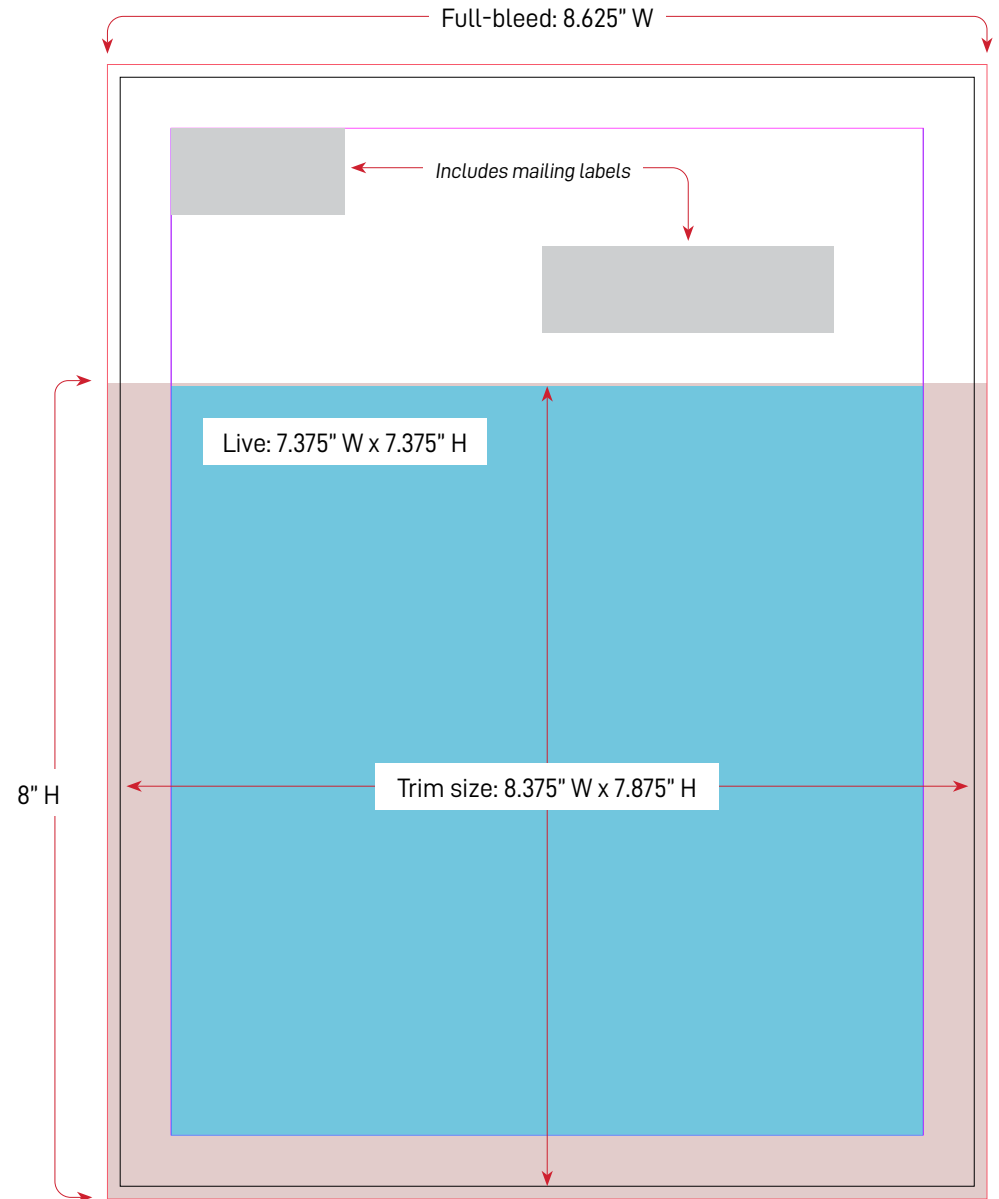

Two-page spread

UNLV

MAGAZINE

ADVERTISING SPACE

> Live area*: 7.375" X 4.9375"

* Use live area size for no bleed;
keep live matter 0.25" from edge
of page

Half-page (horizontal)

UNLV

MAGAZINE

ADVERTISING SPACE

- > Full-bleed: 4.3125" X 11.125"
- > Trim: 8.375" X 5.4375"
- > Live area*: 3.6875" W x 9.875"

* Use live area size for no bleed;
keep live matter 0.25" from edge
of page

Half-page (vertical)

UNLV

MAGAZINE

ADVERTISING SPACE

- > Full-bleed: 5.84" X 11.125"
- > Trim: 5.715" X 10.875"
- > Live area*: 5.215" x 9.875"

* Use live area size for no bleed;
keep live matter 0.25" from edge
of page

Two-thirds (masthead)

UNLV

MAGAZINE

ADVERTISING SPACE

- > Full-bleed: 8.625" X 8"
- > Trim: 8.375" X 7.875"
- > Live area*: 7.375" X 7.375"
- > Space for mailing label: 3" from top of page (trim)

* Use live area size for no bleed; keep live matter 0.25" from edge of page