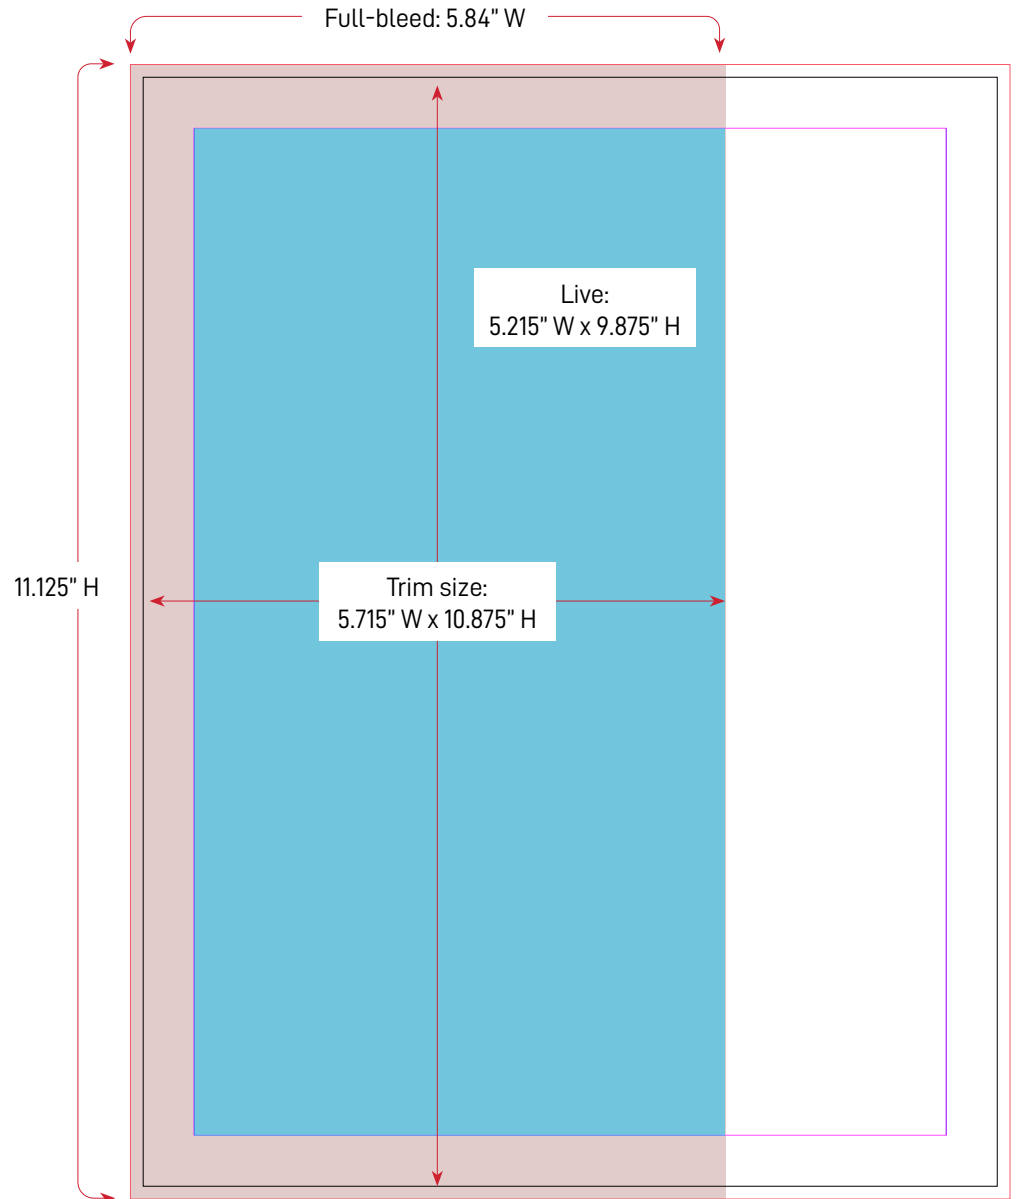

Two-page spread

UNLV

MAGAZINE

ADVERTISING SPACE

> Live area*: 7.375" X 4.9375"

* Use live area size for no bleed;
keep live matter 0.25" from edge
of page

Half-page (horizontal)

UNLV

MAGAZINE

ADVERTISING SPACE

- > Full-bleed: 4.3125" X 11.125"
- > Trim: 8.375" X 5.4375"
- > Live area*: 3.6875" W x 9.875"

* Use live area size for no bleed;
keep live matter 0.25" from edge
of page

Half-page (vertical)

UNLV

MAGAZINE

ADVERTISING SPACE

- > Full-bleed: 5.84" X 11.125"
- > Trim: 5.715" X 10.875"
- > Live area*: 5.215" x 9.875"

* Use live area size for no bleed;
keep live matter 0.25" from edge
of page

Two-thirds (masthead)

UNLV

MAGAZINE

ADVERTISING SPACE

- > Full-bleed: 8.625" X 8"
- > Trim: 8.375" X 7.875"
- > Live area*: 7.375" X 7.375"
- > Space for mailing label: 3" from top of page (trim)

* Use live area size for no bleed; keep live matter 0.25" from edge of page