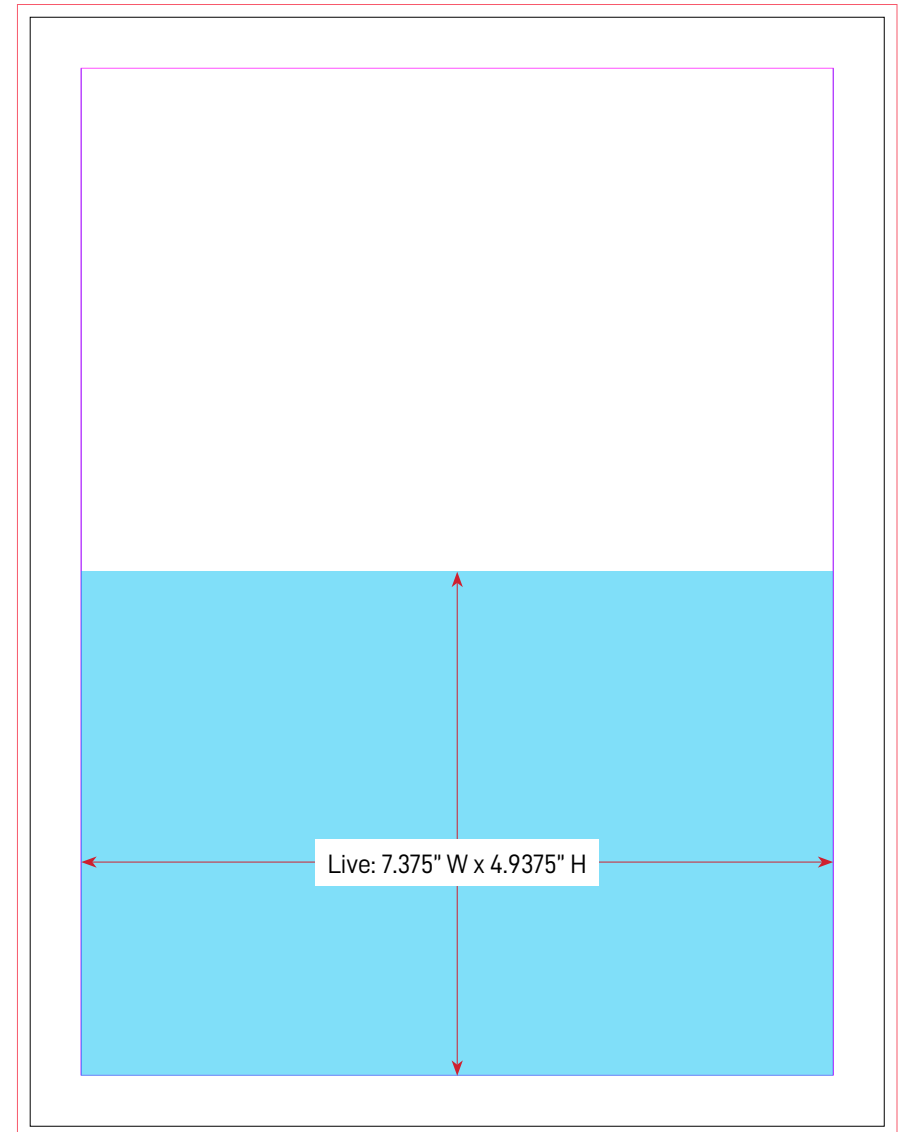

Two-page spread

UNLV

MAGAZINE

ADVERTISING SPACE

> Live area*: 7.375" X 4.9375"

* Use live area size for no bleed;
keep live matter 0.25" from edge
of page

Half-page (horizontal)

UNLV

MAGAZINE

ADVERTISING SPACE

- > Full-bleed: 4.3125" X 11.125"
- > Trim: 8.375" X 5.4375"
- > Live area*: 3.6875" W x 9.875"

* Use live area size for no bleed;
keep live matter 0.25" from edge
of page

Half-page (vertical)

UNLV

MAGAZINE

ADVERTISING SPACE

- > Full-bleed: 5.84" X 11.125"
- > Trim: 5.715" X 10.875"
- > Live area*: 5.215" x 9.875"

* Use live area size for no bleed;
keep live matter 0.25" from edge
of page

Two-thirds (masthead)

UNLV

MAGAZINE

ADVERTISING SPACE

- > Full-bleed: 8.625" X 8"
- > Trim: 8.375" X 7.875"
- > Live area*: 7.375" X 7.375"
- > Space for mailing label: 3" from top of page (trim)

* Use live area size for no bleed; keep live matter 0.25" from edge of page