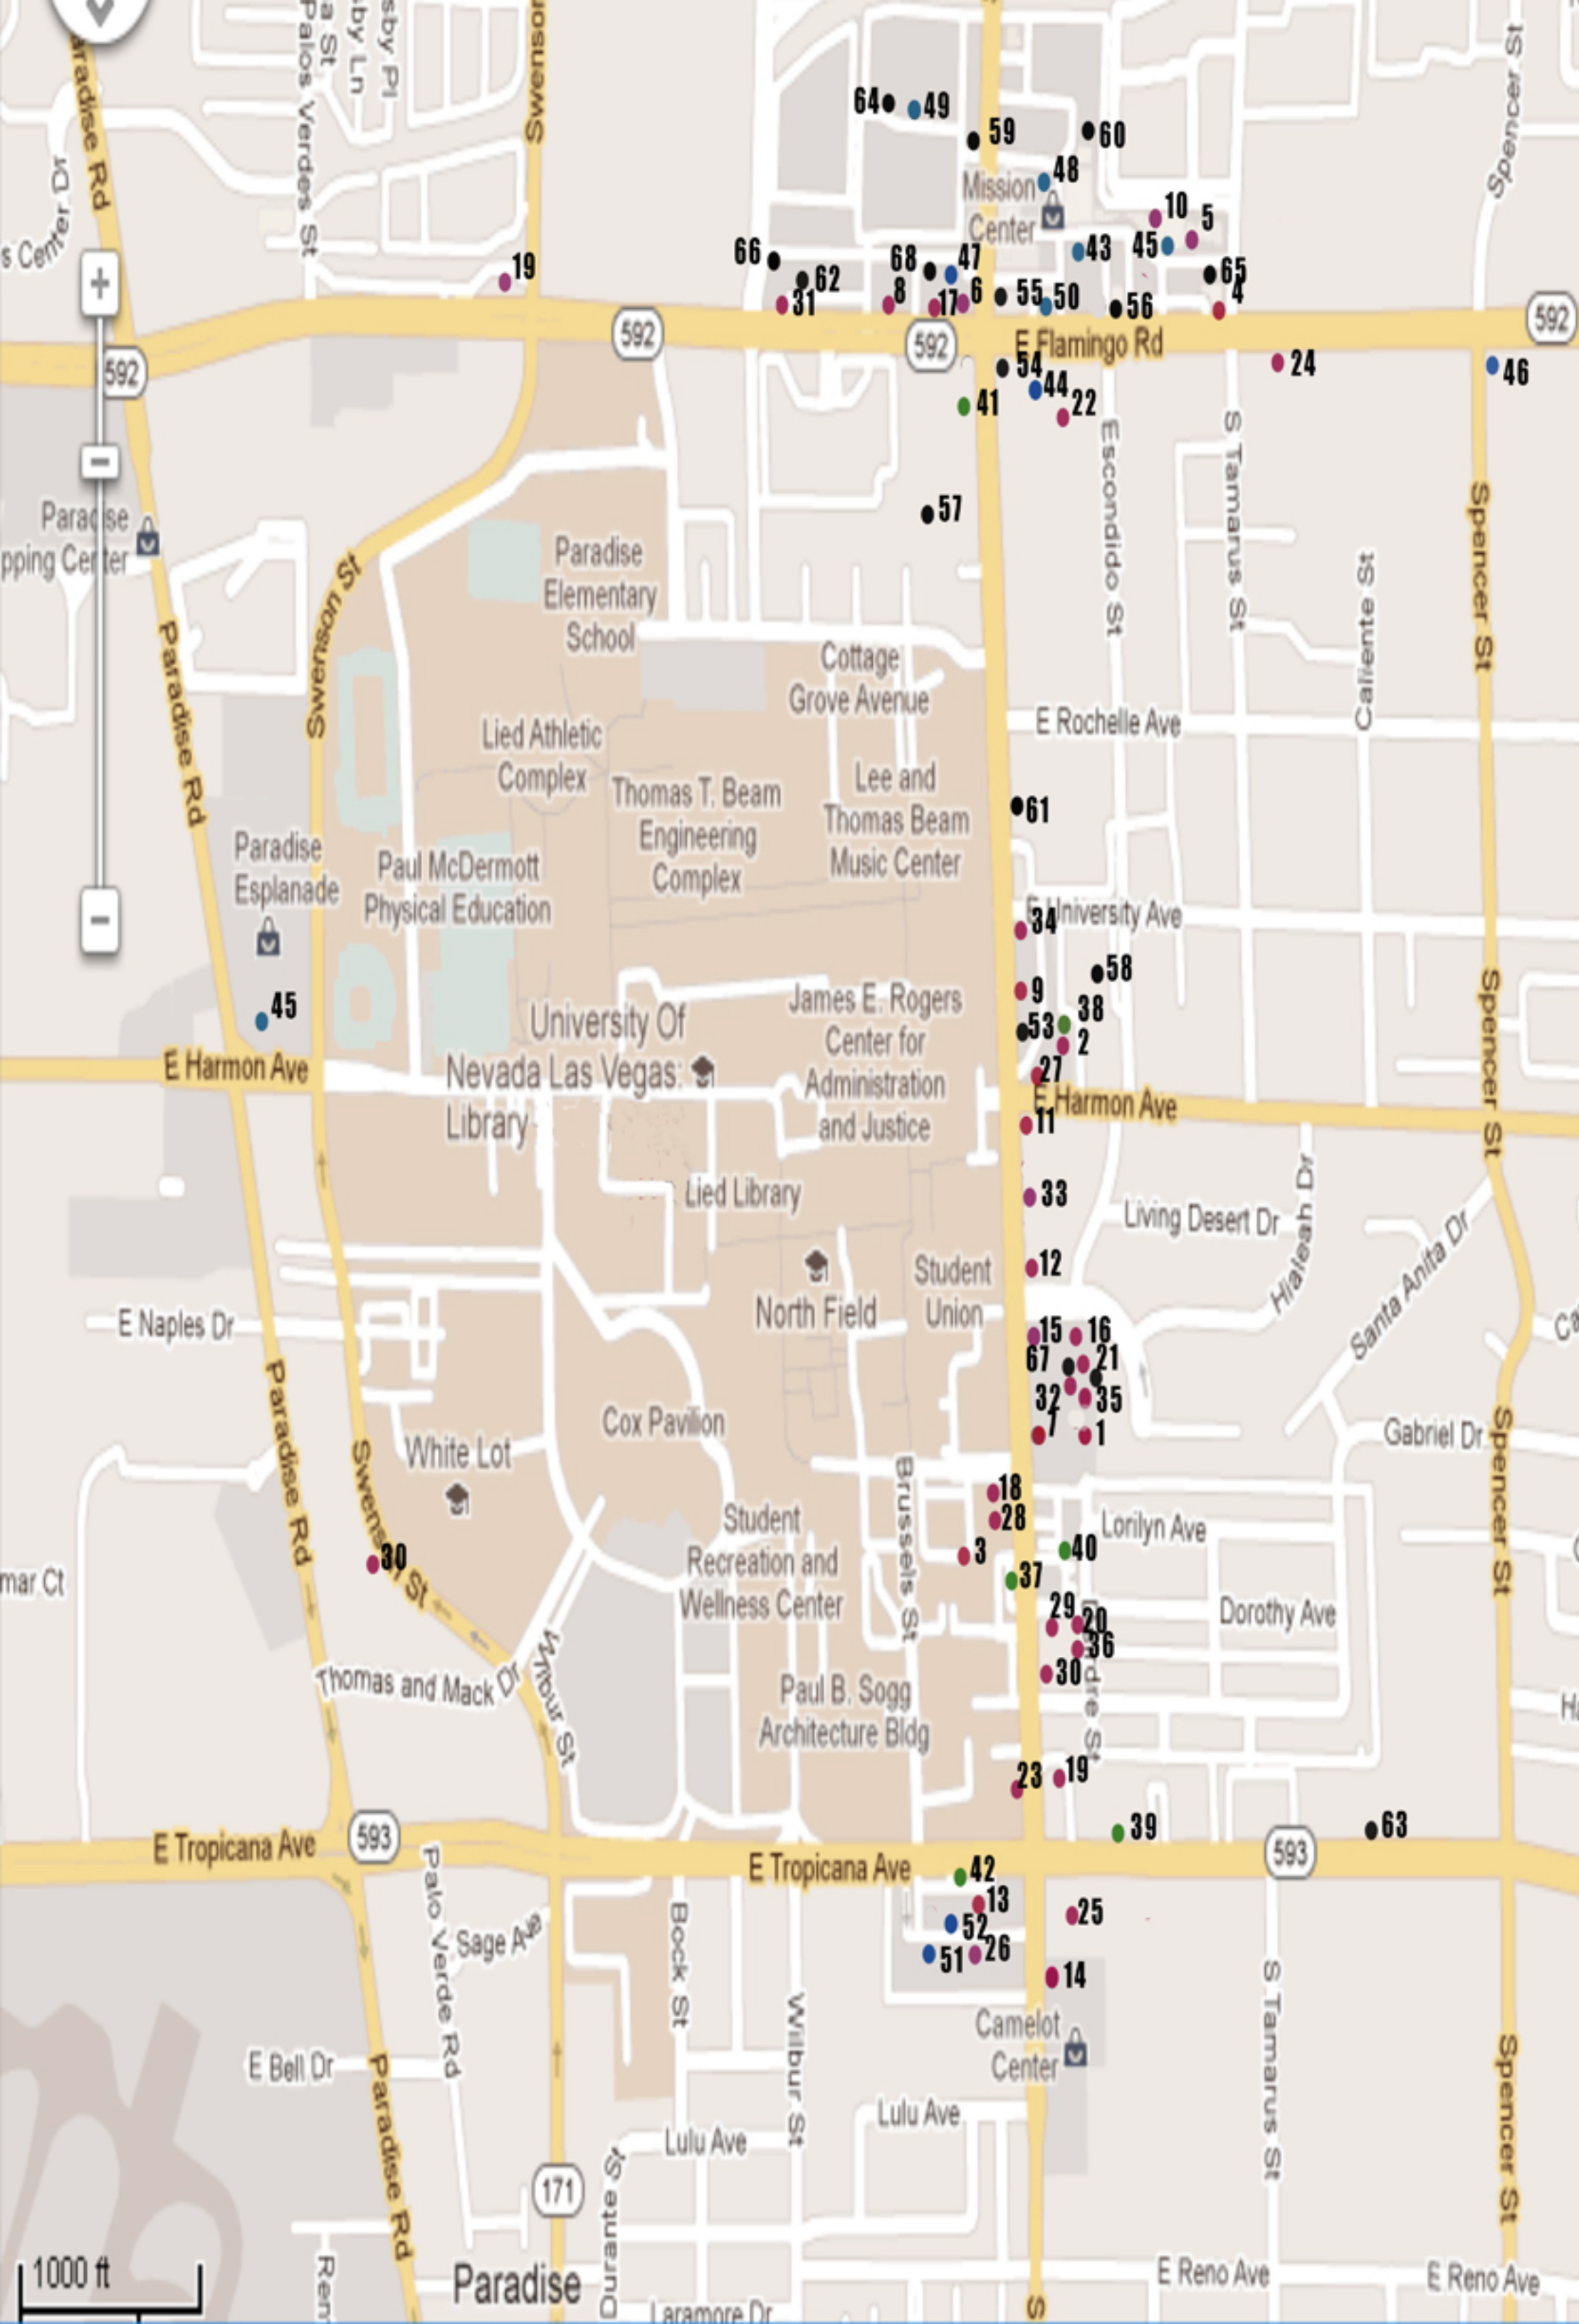

UNLV Housing and Residential Life 1 Mile Map

Index

● Food:

- | | | |
|----------------------------|---|----------------------|
| 1-3pm Cafe | 2-Al's Donuts | 3-Aloha Kitchen |
| 4-Baja Fresh Mexican Grill | 5-Big Mama's and Papa's Pizzeria | 6-Blueberry Hill |
| 7-Cafe Rio | 8-Cane's | 9-Cedar's Restaurant |
| 10-China Joe's | 11-Chipotle | 12-Coffee Bean |
| 13-Del Taco | 14-Dominoes | 15-Einstein's Bagels |
| 16-El Santaneco | 17-GiGi's Cupcakes | 18-In & Out |
| 19-Jack and the Box | 20-Jimmy John's | 21-Lunch Box |
| 22-Long John Silver's | 23-McDonald's | 24-Olive Garden |
| 25-Popeye | 26-Pho-Thanh Huong | 27-Roberto's |
| 28-SmashBurger | 29-Stake Out | 30-Starbucks |
| 31-Subway | 32-Stephano's Greek and Mediterranean Grill | 34-Whazzup Pizza |
| 33-Teriyaki Time | 35-Yayo Taco | |
| 36-Yoshinoya | | |

● 21 & Up:

- | | | |
|-----------------------|--------------------------------------|---------------------|
| 37-Baja Bar and Grill | 38-Cheer's Bar and Grill | 39-Crown and Anchor |
| 40-Freakin Frog | 41-Paymon's Mediterranean and Hookah | |
| 42-PT's Bar | | |

● Shopping:

- | | | |
|-------------------|---------------------|------------------|
| 43-Albertson's | 44-Buffalo Exchange | 45-CVS Pharmacy |
| 46-Dollar General | 47-Dollar Tree | 48-Party City |
| 49-Target | 50-TJ Maxx | 51-Trend Traders |
| 52-Vons | | |

● Misc:

- | | | |
|---------------------------------|-----------------------------|---------------|
| 53-7/11 | 54-Alternate Reality Comics | 55-Chase Bank |
| 56-Clark County Library | 57-English Garden Florist | 58-FedEx |
| 59-Gamestop | 60-Jackson Hewitt | |
| 61-Lawrence's Furniture Gallery | 62-Paradise Animal Hospital | |
| 63-Pinball Hall of Fame | 64-Shoes for Crews | 65-Sketchers |
| 66-Sprint | 67-U.S. Postal Service | 68-Walgreens |